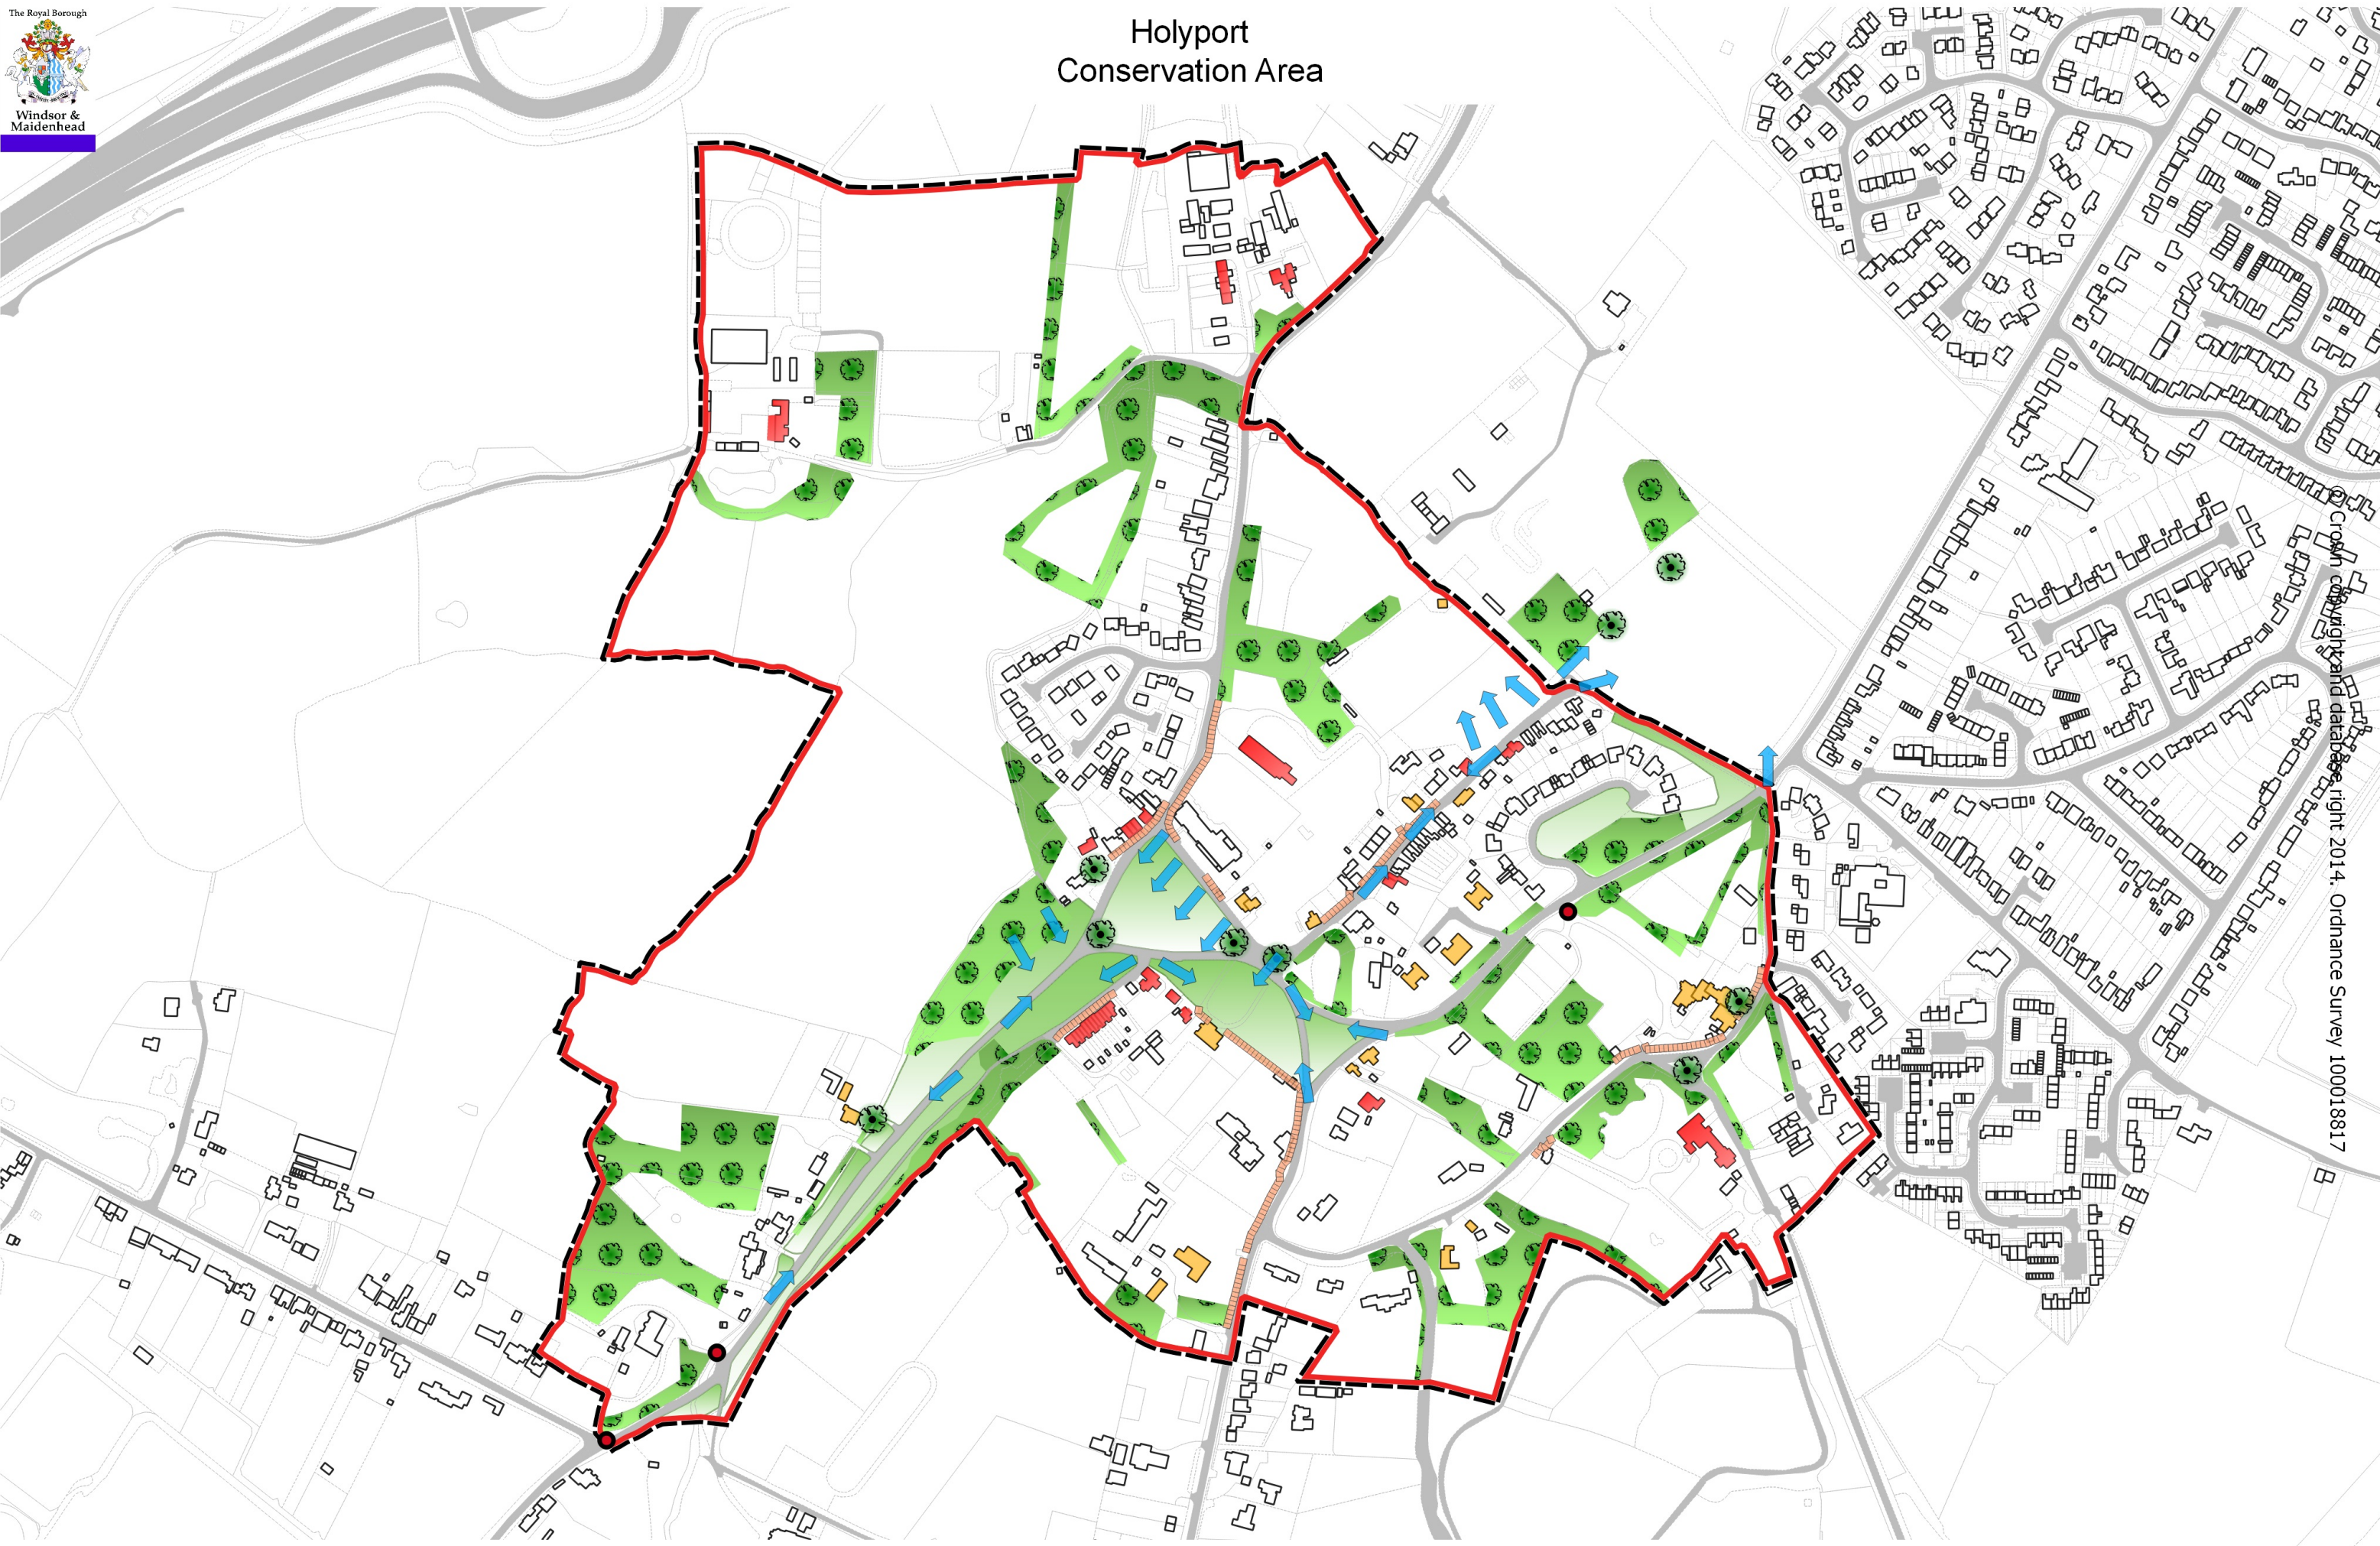

# Holyport Conservation Area

© Crown copyright and database right 2014. Ordnance Survey 100018817

- |                    |                                   |                                   |                                  |                                |
|--------------------|-----------------------------------|-----------------------------------|----------------------------------|--------------------------------|
| Conservation Areas | Important Views                   | Important trees                   | Important green spaces and trees | Important non-listed buildings |
| Gates              | Important boundary walls/railings | Important hedges/green boundaries | Listed Buildings                 |                                |

# Holyport Conservation Area

# Character Areas

© Crown copyright and database right 2014. Ordnance Survey 100018817